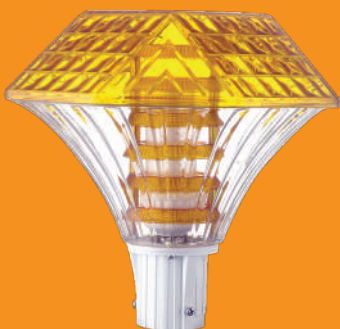

VICTOR ROYAL LED POST TOP (11" Diameter) (1 Yr Warranty)

Item Code	Color	Dimension (mm)	Pkg Qty	MRP / PC
10c - 251	White	254x254x304mm	18 Nos	₹ 1058
12c - 250	Clear	254x254x304mm	18 Nos	₹ 1338
12c - 252	Clear - White	254x254x304mm	18 Nos	₹ 1338
12c - 254	Clear - Orange	254x254x304mm	18 Nos	₹ 1338
12c - 255	Clear - Blue	254x254x304mm	18 Nos	₹ 1338
12c - 256	Clear - Green	254x254x304mm	18 Nos	₹ 1338
12c - 257	Clear - Yellow	254x254x304mm	18 Nos	₹ 1338

Suffix "C Y" for LED Colours

| 12 WATTS

| ABS Base

| IP65-WATER PROOF

| Suitable for 1.5" Pipe

| PolyCarbonate | Unbreakable | Surge >4 KVA

| Voltage (V) : 190-260V | Efficiency : 90% | CRI : 80% | Power Factor : 0.90 - 0.95

(Eg.) 12c - Cool White ; 12y - Warm White